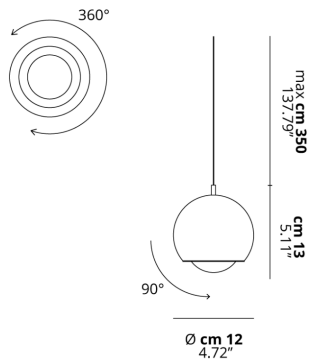

SPIDER

FEATURES

- Frame:** Metal
- Diffusor:** Metal
- Dimmable:** Yes
- Dimmer:** Not Included
- Bulb:** Included

BULB

LED 3000K 1 x 9W | 850 lm

CERTIFICATION

SPECIFICATION SHEET

PHOTOMETRIC CURVE

None

FRAME	DIFFUSOR	LED COLOUR	CODE
Chrome	Chrome	3000K	160302
Chrome	Gold	3000K	160303
Chrome	Matte Black	3000K	160305
Chrome	Matte White 9010	3000K	160301
Chrome	Rose Gold	3000K	160304