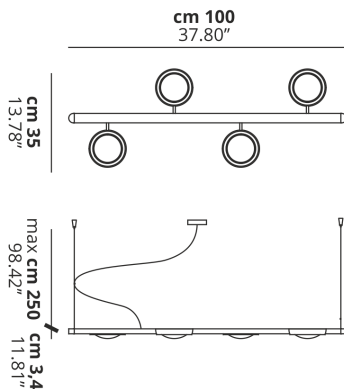

CERTIFICATION

PHOTOMETRIC CURVE

None

FRAME	DIFFUSOR	LED COLOUR	CODE
● Chrome	● Chrome	2700K	165019
● Chrome	● Matte Black	2700K	165018
● Chrome	● Matte White 9010	2700K	165017
● Chrome	● Chrome	3000K	165022
● Chrome	● Matte Black	3000K	165021
● Chrome	● Matte White 9010	3000K	165020